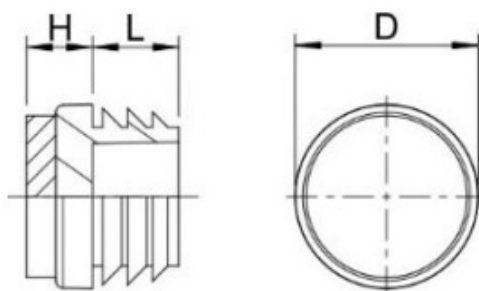

## Description:

Insert Glide For Round Tubes, Diam 50mm, PE, Black

## Item number:

10.02.200-0

Units	Box	Carton	HS Code	Barcode
Pcs.	1	1000	3901908099	 5704866007054

D	H	L
14,0	4,0	9,3
15,0	4,0	9,6
19,0	4,1	11,0
20,0	4,0	12,0
22,0	4,0	11,8
25,0	5,0	11,8
30,0	5,0	14,0
35,0	5,0	14,3
40,0	5,0	11,7
42,0	5,0	11,5
50,0	5,2	16,0